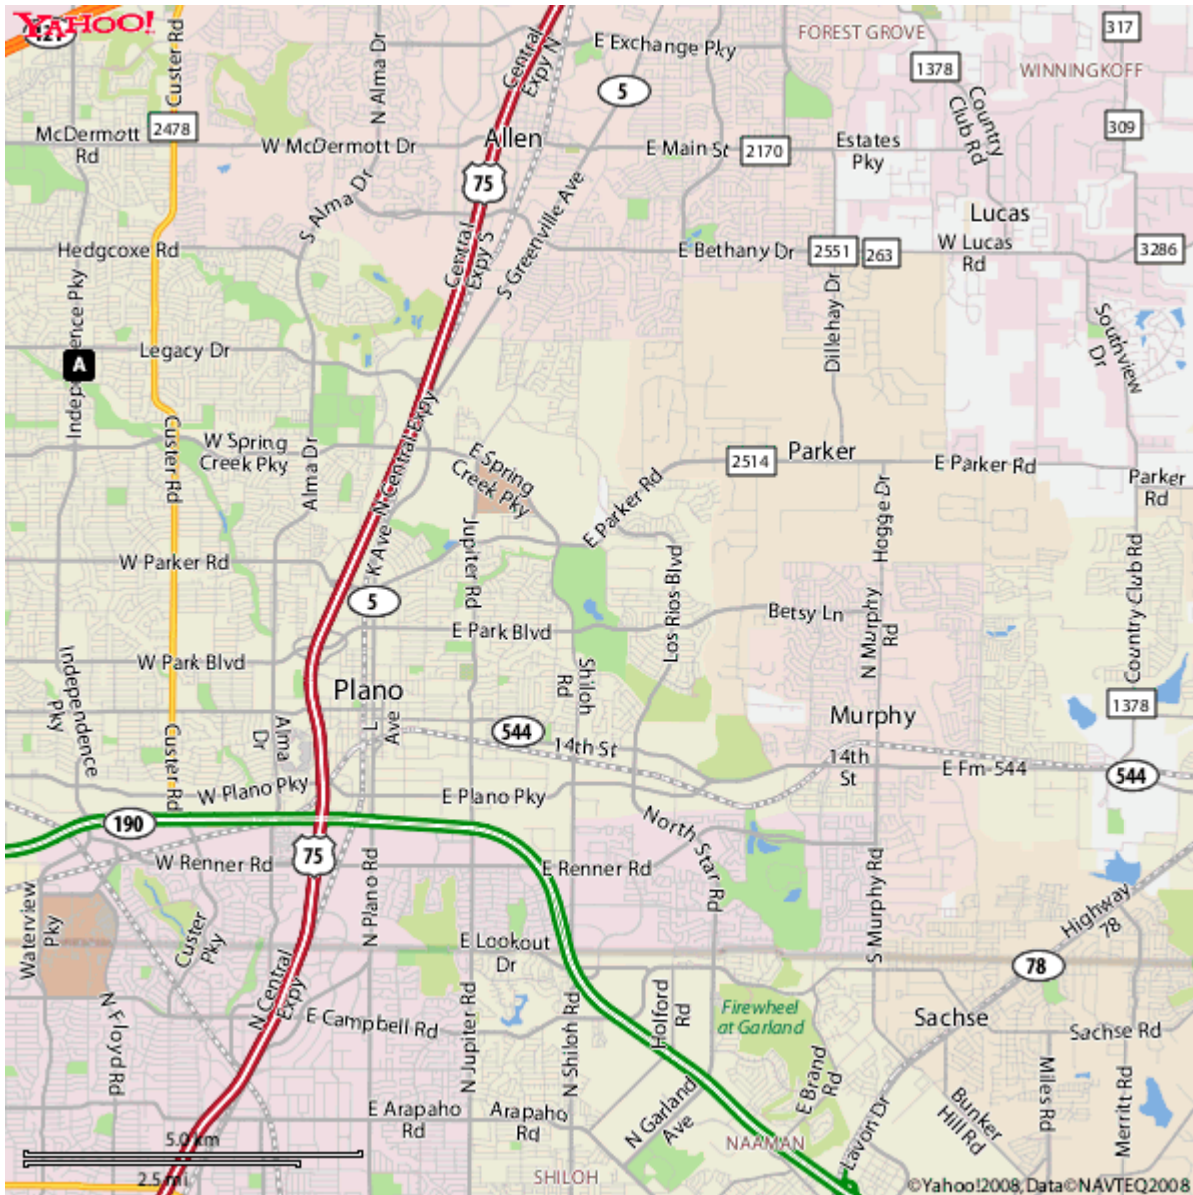

Oak Point Park
Plano, TX

Get onto Central Expressway (75).
Get to Spring Creek Parkway and head east.
After you pass Jupiter Road, the entrance to the parking lot will be on the
east side of the road. Turn in and find a parking spot.

Here's a closer view of the park: