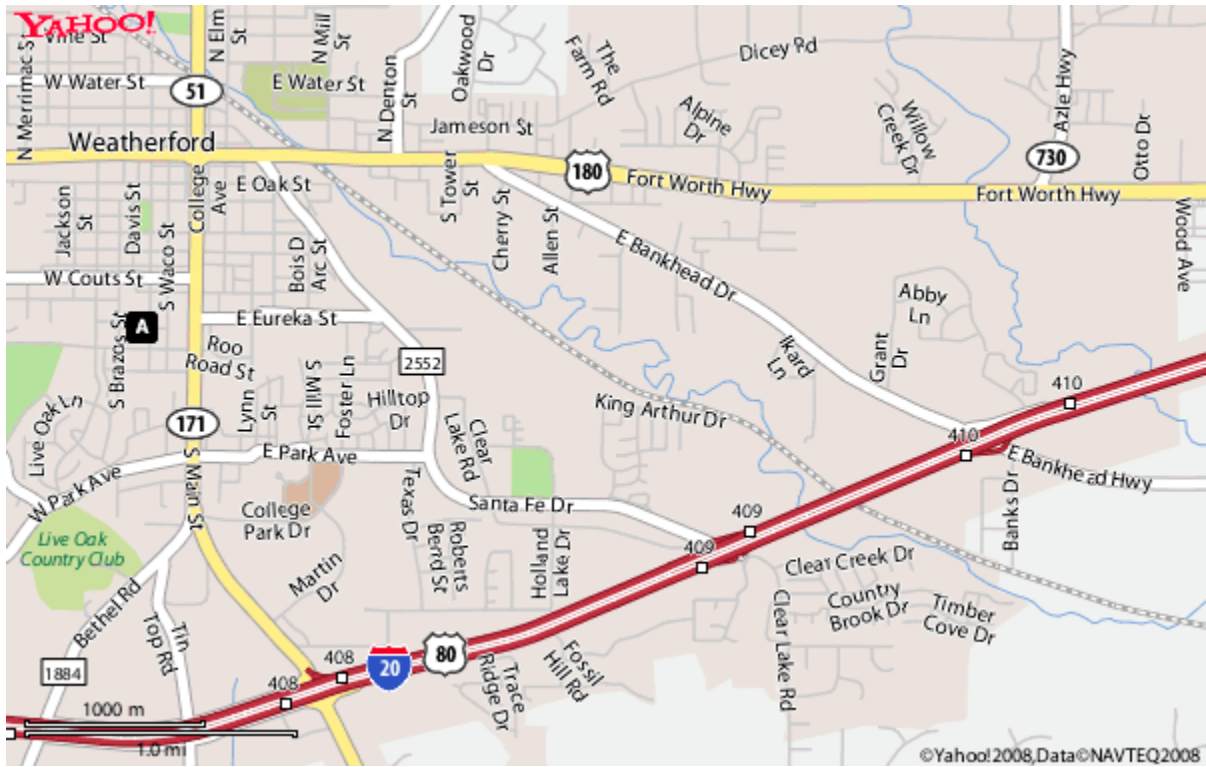

David & Tina Spence
909 W. Russell Street
Weatherford, TX 76086

909 West Russell Street
Weatherford, TX 76086

(About 1.5 hours from central Dallas)