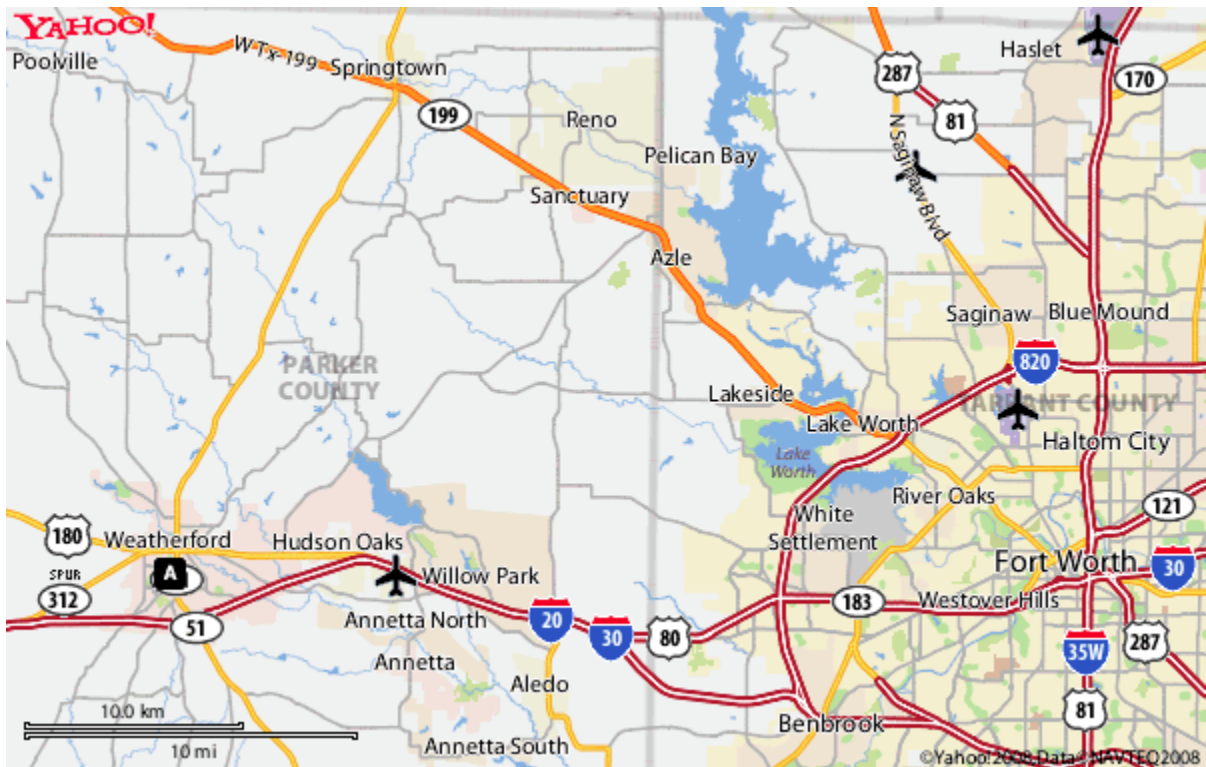

David & Tina Spence
909 W. Russell Street
Weatherford, TX 76086

909 West Russell Street
Weatherford, TX 76086

(About 1.5 hours from central Dallas)